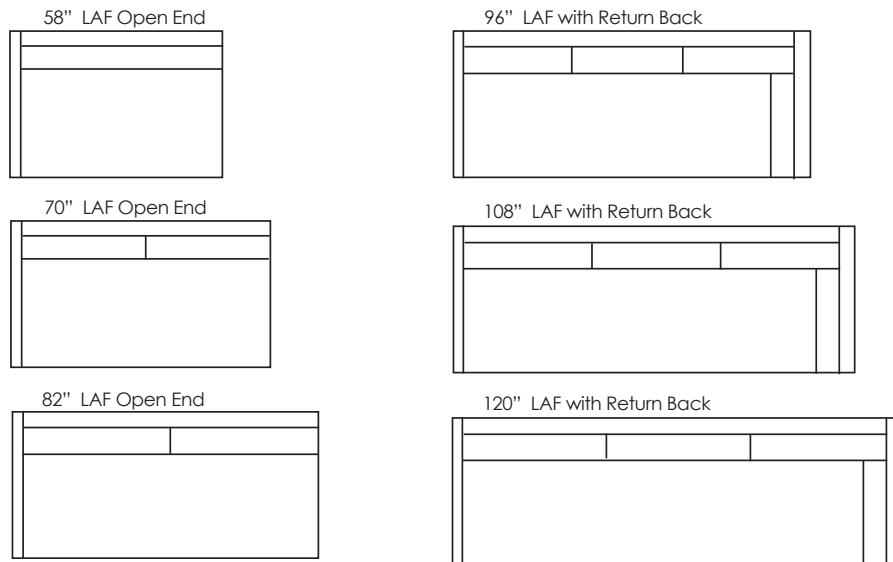

LANCASTER

108"W x 108"D Sectional
-LAF 108" Return Back
-RAF 70"W 1-ArmOpen End

NORA SECTIONAL 8720

D38 H34/35

AH34 AW3 SD23 SH18.5

Nora available upholstered or slipcovered • Ask about optional cushion configurations and custom sectionals
2"H x 3" Square Recessed Legs • Call for Pricing and Yardage Estimates

ALL UNITS AVAILABLE IN LEFT OR RIGHT FACING